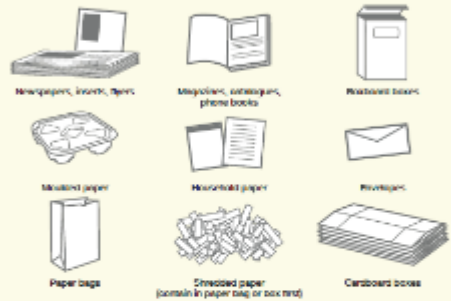

STANDARDIZED MATERIAL LIST

PAPER

PUT INTO REUSABLE RECYCLING BAG

Recycle at curbside or depot
Clean and dry paper only

CONTAINERS

PUT INTO BLUE BOX

Recycle at curbside or depot
Empty and rinse containers

GLASS

PUT INTO GREY BOX

Recycle at curbside or depot
Empty and rinse glass bottles and jars

- ✓ Chewing cards
- ✓ Paper gift wrap
- ✓ Paper gift bags
- ✓ Paper carry-out beverage trays
- ✓ Cores from paper towel and toilet paper