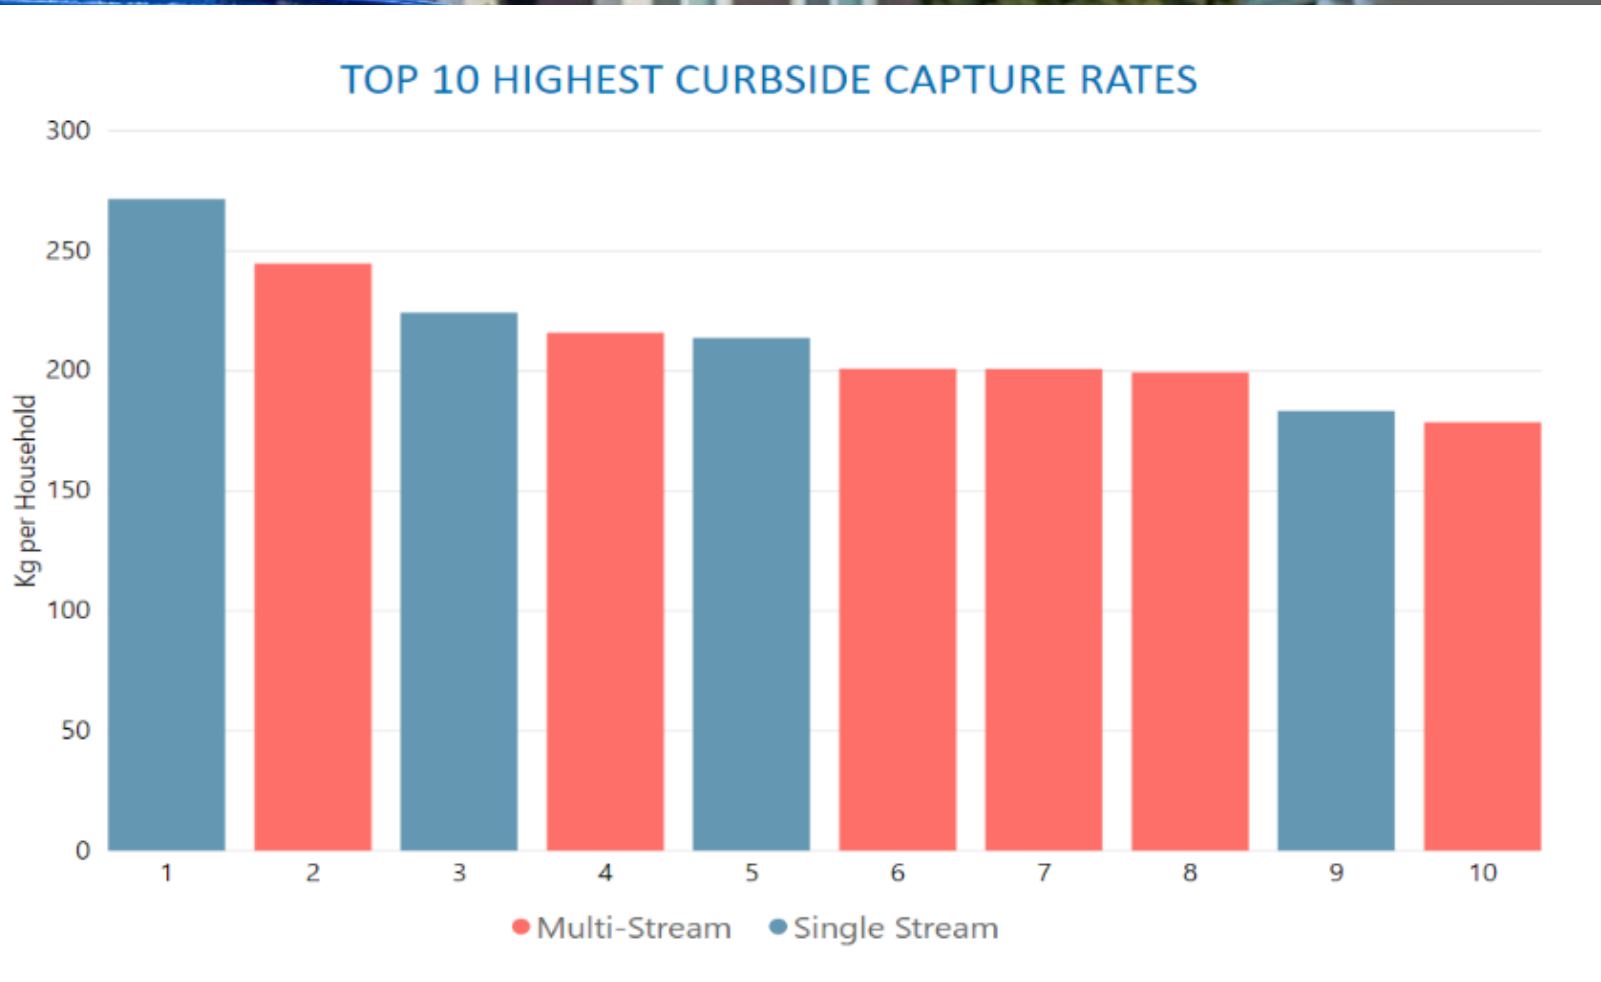

CURBSIDE CAPTURE RATES