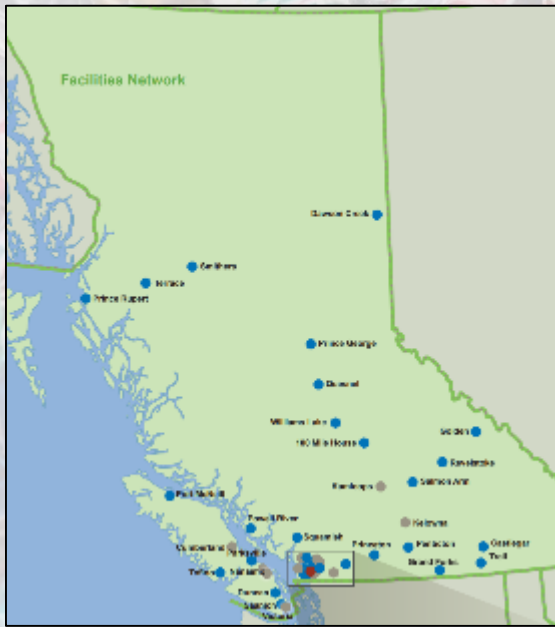

PROVINCIAL SYSTEM COORDINATION

Network of Facilities

Consistent Material List

WHAT CAN I RECYCLE? Residential Packaging and Paper

MIXED PAPER	CONTAINERS	GLASS
 Printed Paper	 Cans & Paper Cups	 Glass Bottles & Jars
 Paper Packaging	 Most Containers	DEPOT ONLY Plastic Bags & Garbage
 Cardboard Boxes	 Plastic Containers	 Foam Packaging

HOW TO COMPLETE YOUR RECYCLING BASKET
Download the Recycle BC app to search our waste areas and find your nearest depot.

RECYCLEBC
RecycleBC.ca

Harmonized Messaging

WHIPEEE!

Recycle BC is your residential packaging and printed paper recycling program.

MAKING A DIFFERENCE TOGETHER
Find out everything you can recycle at RecycleBC.ca

RECYCLEBC