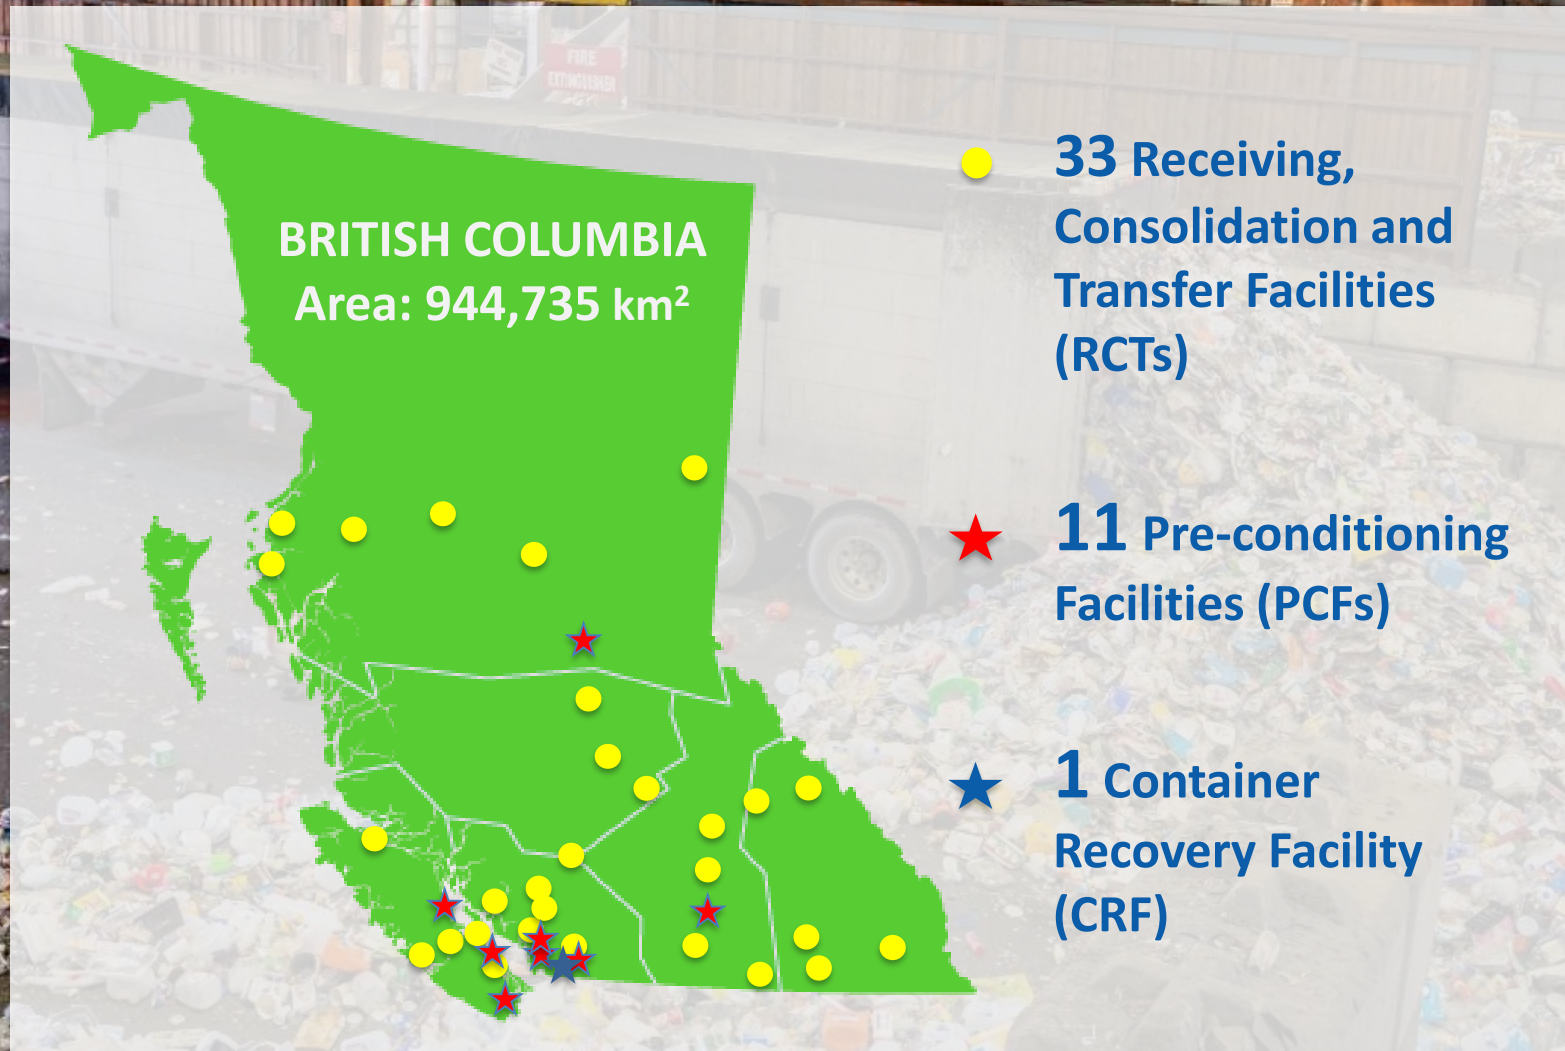

RECYCLE BC 2017 ACCESS

98%

of households with
access to depots

1,846,097

households serviced (includes
curbside, multi-family and
depot collection)

156

communities benefitting/
participating in program
(curbside and multi-family)

3,475,000

population served by curbside
and multi-family collection

RECYCLE BC COLLECTION STREAMS

Curbside collection

Collection from households that set out material individually for pick-up

Multi-family collection

Collection from a central location in residences with five or more units

Depot collection

Residents drop off their materials

POST-COLLECTION NETWORK

CURBSIDE CONTAMINATION RATE

CURBSIDE CAPTURE RATES

RESPONSIBLE RECYCLING ELEMENTS